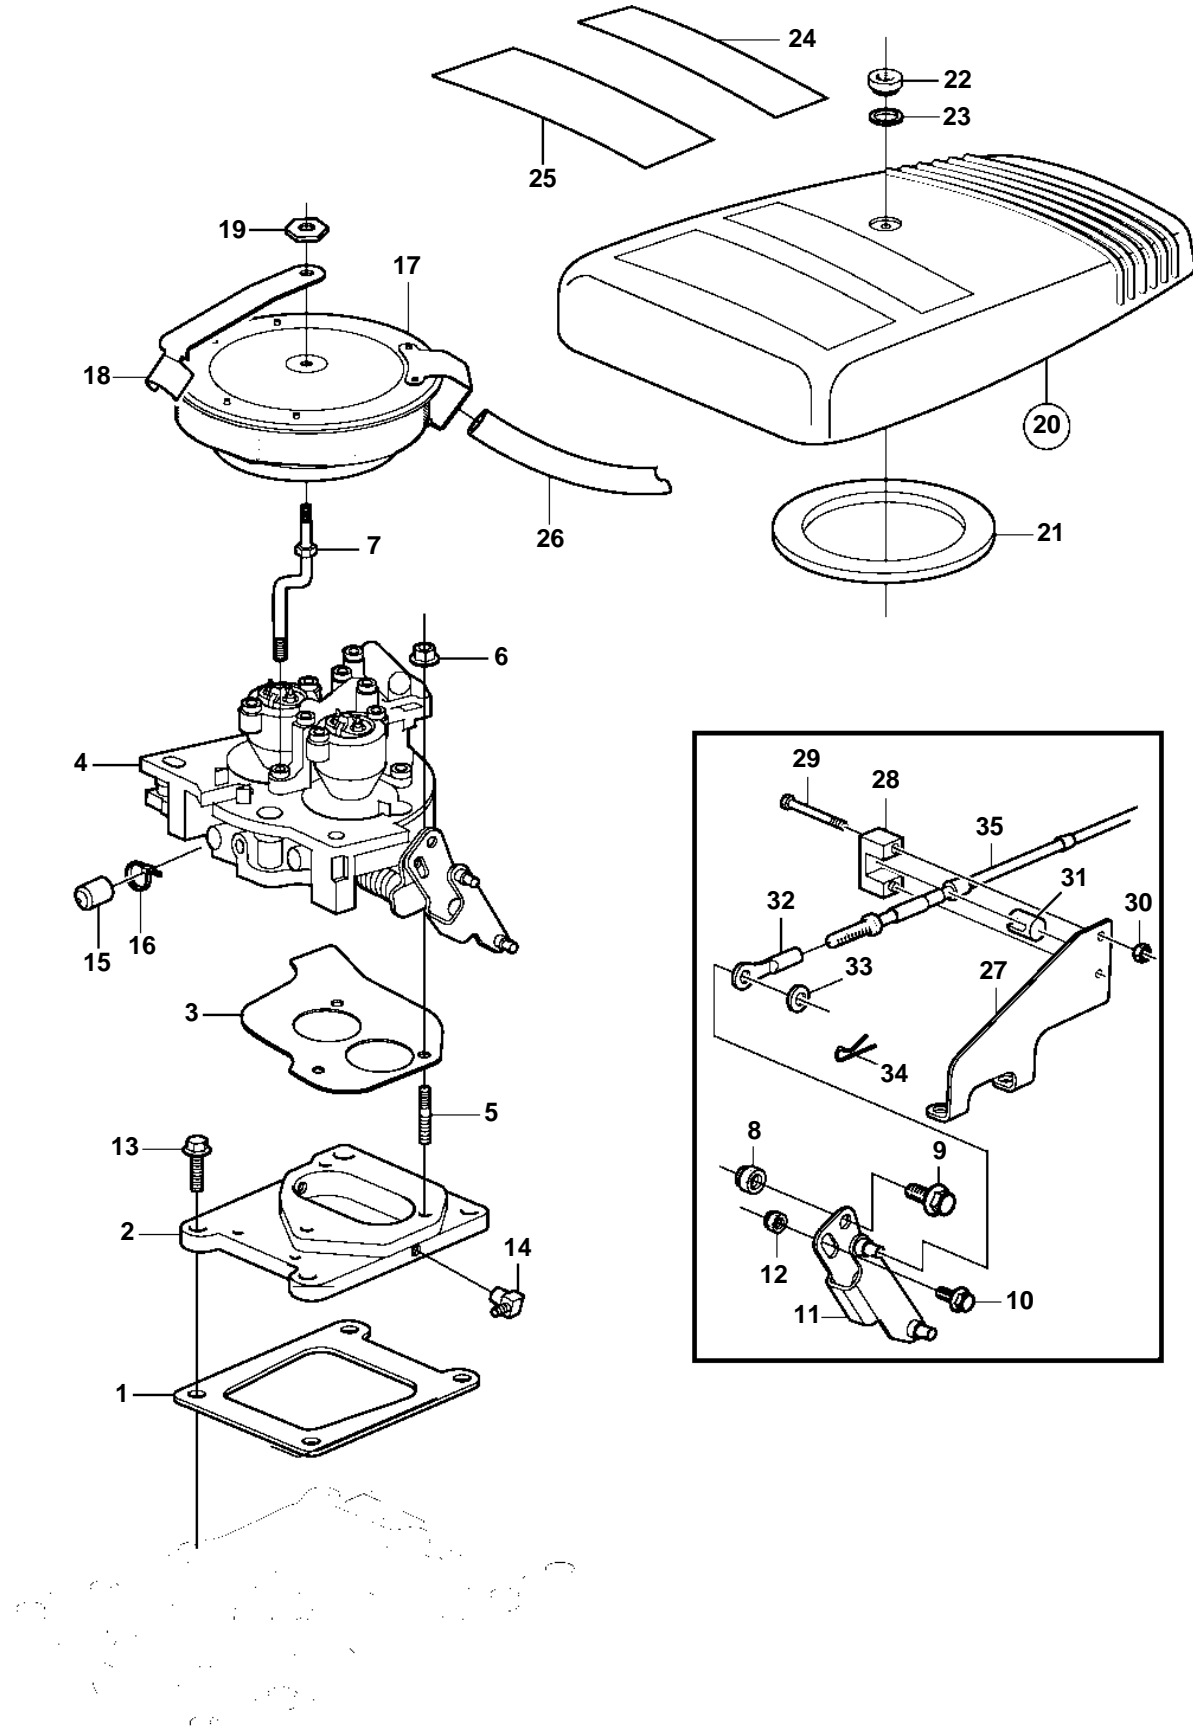

5.0GIPWTR, 5.7GSPWTR

5.0GIPWTR, 5.7GSIPWTR

REF	PART NO.	QTY	DESCRIPTION	NOTES
1	3850405	1	Gasket, Adapter to intake	
2	3850039	1	Adapter	
	3850740	1	· Plug	
3	3850355	1	Gasket, TBI to adapter	
4	3856395	1	Throttle body	
5	3852160	3	Stud, TBI to adapter	
6	3852142	3	Nut, Stud, TBI to adapter	
7	3850274	1	Stud, Flame arrestor	
8	3852009	1	Nut, Lever & pin to TBI	
9	3853428	1	Screw, Lever & pin to TBI	
10	3850411	1	Screw, Lever & pin to TBI	
11		1	Bracket, Throttle	
12	3852420	1	Nut, Lever & pin to TBI	
13	3852008	4	Screw, Adapter to intake	
14	3853598	1	Elbow, PCV hose to adapter	
15	3856766	1	Cardboard tube, TBI nipple, front	Not shown
16	948211	1	Cable tie	
17	3856913	1	Flame shield	
18	3852695	2	Connector	
19	3853561	1	Nut	
20	3850510	1	Cover	
21	3850458	1	· Spacer	
22	3852749	1	Nut	
23	3852007	1	Washer	
24	3854980	1	Decal	Volvo Penta
25	3856274	1	Decal	5.7GSi
	3857653	1	Decal	5.0Gi
26	3852668	1	Hose	
27	3857411	1	Bracket	
28	3850266	1	Anchor	
29	3852048	1	Screw	
30	3852118	1	Nut	
31	3852019	1	Retainer	
32	3850941	1	Adapter	
33	3852193	1	Washer	
34	3852052	1	Split pin	
35		1	Cable	